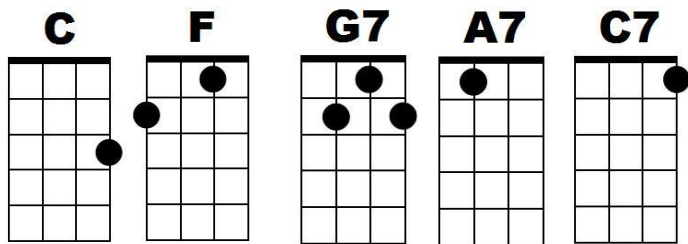

Ukulele for Fun Songbook Song 38 :EASY

TOP OF THE WORLD : beginners

[C] Such a feelin's [G7] comin'[F] over [C] me
There is [G7] wonder in most [F] every [G7] thing I [C] see [C7]
Not a [F] cloud in the [G7] sky, got the [C] sun in my [A7] eyes
And I [F] won't be surprised if it's a [G7] dream

[C] Everything I [G7] want the world to [C] be
Is now [G7] comin' true es [F] pecia-lly for [C] me [C7]
And the [F] reason is [G7] clear, it's be-[C]cause you are [A7] near
You're the [F] nearest thing to Heaven that I've [G7] seen

Chorus:

{NC} I'm on the [C] top of the world lookin' [F] down on creation
And the [C] only explanation [G7] I can [C] find [C7]
Is the [F] love that I've [G7] found
Ever [C] since you've been a-[F]around
Your love's [C] put me at the [F]top [G7] of the [C] world

[C] Something in the [G] wind has [F] learned my [C] name
And it's [G7] tellin' me that [F] things are [G7] not the [C] same [C7]
In the [F] leaves on the [G7] trees
And the [C] touch of the [A7] breeze
There's a [F] pleasin' sense of happiness for [G7] me