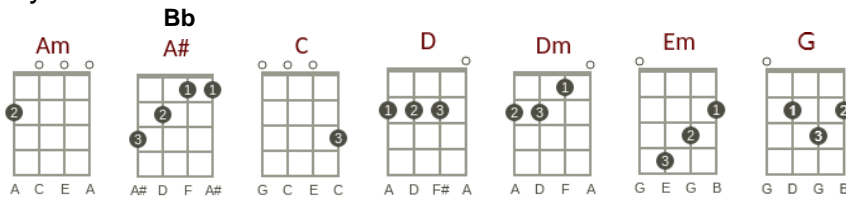

The Best

(I.R.El-amine / B.Railey / A.Neely / D.Stanfill / A.Ramos)

Key: F

Time: 4/4

Artist: Tina Turner

Riffs: Riff 1 **a, g, Bb, a** Riff 2 **c, d, c, g, c** Riff 3 **b, a, c, b** Riff 4 **d, e, d, a, d**

Intro: **[F]** **[F]** **[F]** **[F]**

I **[F]** call you when I need you, my heart's on fire **[F!] [Dm!] [Am!] [F]**
You **[F]** come to me, come to me wild and wild **[F!] [Dm!] [Am!] [F]**
When you come to **[Dm]** me
[Dm] Give me everything I **[Bb]** need **[Bb!] (2, 3)**

[Bb] Each time you leave me, I start losing control
You're **[Dm]** walking away with my heart and my soul
[Bb] I can feel you even when I'm alone
[C] Oh baby, **[D]** don't let go

[G] (Riff 3) **[G]** (Riff 3) **[Em]** (Riff 3) **[D]** **a, a, d**

Ooh, you're the **[G]** best, *(Riff 3)* Oh better than all the rest, *(Riff 3)*
Better than **[Em]** anyone, *(Riff 3)* Anyone I **[D]** ever met *(Riff 4)*

I'm stuck on your **[G]** heart, *(Riff 3)* I hang on every word you say *(Riff 3)*
Don't tear us a-**[Em]**part, *(Riff 3)* no, no, Baby, I would **[D]** rather be dead *(Riff 4)*