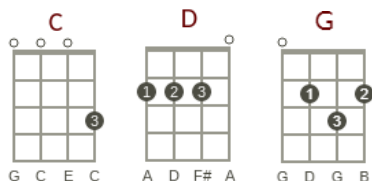

The First Cut Is The Deepest

(Cat Stevens)

Key: G

Time: 4/4

Artist: P.P.Arnold
Rod Stewart & Others

Intro: (Picked – 3 2 1 2) [G] [D] [C] [D] [G] [D] [C] [D]

I would have [G] given you [D] all of my [C] heart [D]
But there's [G] someone who's [D] torn it a-[C]part [D]
And she's [G] taken almost [D] all that I've [C] got
But [D] if you want I'll [G] try to love a-[D]gain [C] [D]
Baby I'll [G] try to love a-[D]gain, But I [C] know [D]

[G] The first [D] cut is the [C] deepest. [D] Baby I [G] know
The first [D] cut is the [C] deepest [D]
'Cause when it [G] comes to being [D] lucky she's [C] cursed [D]
When it [G] comes to loving [D] me she's [C] worst [D]
But when it [G] comes to being [D] loved she's [C] first.
That's [D] how I know.
[G] The first [D] cut is the [C] deepest. [D] Baby I [G] know
The first [D] cut is the [C] deepest [D] /// (Stop!)

Bridge: (picked until final D chord when strum starts)

[G] [D] [C] [D] [G] [D] [C] [D] ////

Outro:

[D] Baby, baby, baby I [G] know. The first [D] cut is the [C] deepest
[D] Yes it is! [G] The first [D] cut is the [C] deepest [D]
'Cause when it [G] comes to being [D] lucky she's [C] cursed [D]
When it [G] comes to loving [D] me she's [C] worst [D]
But when it [G] comes to being [D] loved she's [C] first. That's [D] how I know
[G] The first [D] cut is the [C] deepest. [D] Baby I know
[G] The first [D] cut is the [C] deepest [D] Baby I know
[G] The first [D] cut is the [C] deepest. [D] Baby I know
[G] The first [D] cut is the [C] deepest [D] [G!]