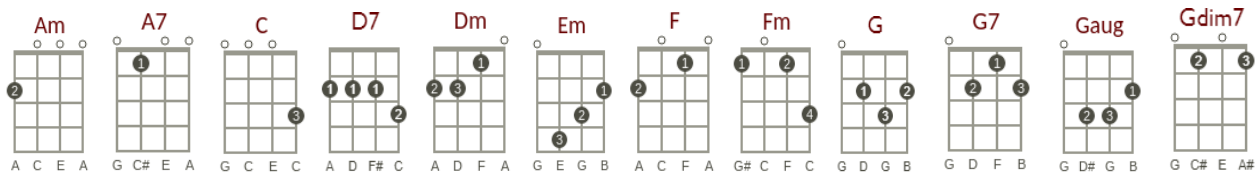

'Til There Was You / I Should Have Known Better

(Meredith Wilson)

(Lennon & McCartney)

Key: C

Time: 4/4

Artists: The Beatles

Intro: [C] [Em] [Dm] [G]

There were [C] bells on a [Gdim7] hill, [A7]
But I [Dm] never heard them [F] ringing
No I [C] never [Em] heard them at [Dm] all
[G7] 'Til there was [C] you [Dm] [G7]

There were [C] birds in the [Gdim7] sky, [A7]
But I [Dm] never saw them [F] winging
No I [C] never [Em] saw them at [Dm] all
[G7] 'Til there was [C] you [G7] [C]

Then there was [F] music, [Fm] and wonderful [C] roses
They [A7] tell me
In [Dm] sweet fragrant [D7] meadows of [G] dawn
And [Gaug] you

There was [C] love all a [Gdim7] round, [A7]
But I [Dm] never heard it [F] singing
No I [C] never [Em] heard it at [Dm] all
[G7] 'Til there was [C] you. [G7] [C] [G7] [C] [G7] [C] [G7] [C] [G7]

I [C] [G7] [C] [G7] should have known [C] better with a [G7] girl like [C] you [G7]
That I would [C] love every [G7] thing that you [Am] do
And I [F] do, hey, hey, [G7] hey, and I [C] do.
[G7] [C] [G7] Whoa, whoa,

I [C] [G7] [C] [G7] never real[C]ised what a [G7] kiss could [C] be [G7]
This could [C] only [G7] happen to [Am] me;
Can't you [F] see, can't you [E7] see?

[Am] That when I [F] tell you that I [C] love you, [E7] oh,
[Am] You're gonna say you love me [C] too, hoo, hoo, hoo, hoo, oh,
[F] And when I [G] ask you to be [C] mine... [Am]
[F] You're gonna [G7] say you love me [C] too.
[G7] [C] [G7] So oh