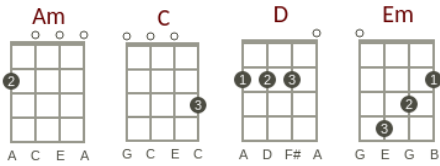

# Times Like These

(Foo Fighters)

For [D]\* play D for 2 down beats then lift ring finger.

Intro: [D]\* [D]\* [D]\* [D]\*

(Strum D Du UdU)

[D] I, I'm a one way [Am] motorway. I'm the one that [C] drives away  
Then [Em] follows you back [D]\* home [D]\*

[D] I, I'm a street light [Am] shining. I'm a wild light [C] blinding bright  
[Em] Burning off and [D]\* on [D]\* Oh oh oh [D]\* [D]\*

It's [C] times like these you [Em] learn to live a-[D]gain  
It's [C] times like these you [Em] give and give a-[D]gain  
It's [C] times like these you [Em] learn to love a-[D]gain  
It's [C] times like these [Em7] time and time a-[D]\*gain [D]\* [D]\*

[D] I, I'm a one way [Am] motorway. I'm the one that [C] drives away  
Then [Em] follows you back [D]\* home [D]\*

[D] I, I'm a street light [Am] shining. I'm a wild light [C] blinding bright  
[Em] Burning off and [D]\* on [D]\* Oh oh oh [D]\* [D]\*