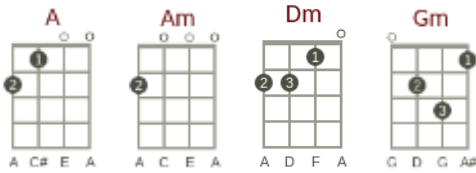

Upside Down

(P.Faith/B.Humble/A.Love/J.Jorgensen)

Key: Dm

Time: 4/4

Artist: Paloma Faith

(Strum D DuDuDu)

Intro: **[Dm] [Dm] [Dm] [Dm] [Gm] [Gm] [Gm] [Gm]**

[Dm] Angels watching over me with smiles upon their face
'Cause **[Gm]** I have made it through this far in an unforgiving place
It **[Dm]** feels sometimes this hill's too steep for someone like me to climb
But **[Gm]** I must knock those thoughts right down I do it in my own time

I don't **[A]** care (care care) I'm half way **[Gm]** there (nowhere)
On a **[A]** road that leads me to straight to who knows where **[A!]**

I tell you **[Dm]** what (I tell you what)
What I have **[Am]** found (what I have found)
That I'm no **[Gm]** fool (that I'm no fool)
I'm just upside **[Dm]** down (just upside down)
[Dm] Ain't got no pain (ain't got no pain)
I ain't got no **[Am]** rules (ain't got no rules)
I think I **[Gm]** like (I think I like)
Living upside **[Dm]** down (living upside down)

I don't **[A]** care (care care) I'm half way **[Gm]** there (nowhere)
And I'm just **[A]** soaking up the magic in the air **[A!]**

I tell you **[Dm]** what (I tell you what)
What I have **[Am]** found (what I have found)
That I'm no **[Gm]** fool (that I'm no fool)
I'm just upside **[Dm]** down (just upside down)
[Dm] Ain't got no pain (ain't got no pain)
I ain't got no **[Am]** rules (ain't got no rules)
I think I **[Gm]** like (I think I like)
Living upside **[Dm]** down (living upside down)