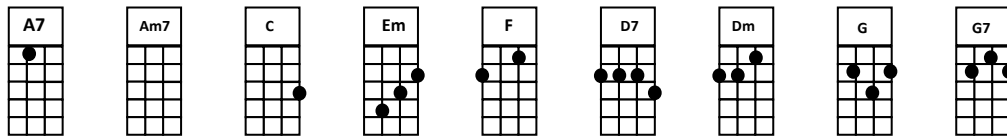

LAMBETH WALK

4/4 TIME

STRUM: DuD DuD

1&2 3&4

[A7] [Am7] [C] [Em] [F] [D7] [Dm] [G] [G7]

! after a chord also=single strum /=SINGLE STRUM

COUNT IN: 1 2 3 4 then play: [G7] / / / /

[G7] DOIN' THE LAMBETH [C] WALK [G7!] OI!

Voice starts on G

[C] ANY [F] TIME YOU'RE [C] LAMBETH WAY, ANY [A7] EVENING, [Dm] ANY DAY

[Dm] YOU'LL FIND US ALL [G7], DOIN' THE LAMBETH [C] WALK [G7!] OI!

[C] EVERY [F] LITTLE [C] LAMBETH GAL, WITH HER [A7] LITTLE [Dm] LAMBETH PAL

[Dm] YOU'LL FIND 'EM ALL [G7], DOIN' THE LAMBETH [C] WALK

[Am7] EVERYTHING [D7] FREE AND [G] EASY, [D7] DO AS YOU DARN WELL [G] PLEASEY

[Em] WHY DON'T YOU [A7] MAKE YOUR [G7] WAY THERE,

[Am7] GO [D7] THERE, [Dm] STAY [G7] THERE

[C] ONCE YOU [F] GET DOWN [C] LAMBETH WAY

[C] EV'RY [A7] EVENING, [Dm] EV'RY DAY

[Dm] YOU'LL FIND YOURSELF, [G7], DOIN' THE LAMBETH [C] WALK, [C!] OI!

REPEAT SONG