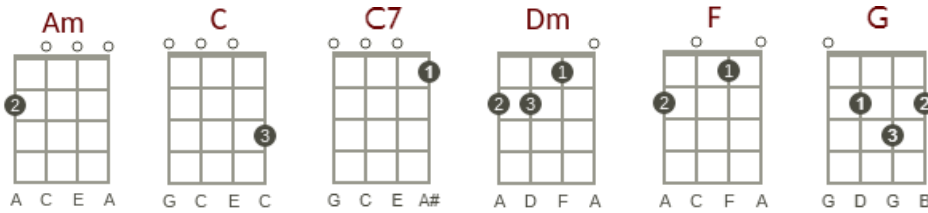

White Christmas

(Irving Berlin)

Key: C

Time: 4/4

Artist: Bing Crosby

(Slow strum D DuDuDu)

Intro: [C] [Dm] // [G] // [C] [G]

Verse 1

[C] I'm dreaming of a [Dm] white [G] Christmas,
[F] Just like the [G] ones I used to [C] know,
Where the tree tops [C7] glisten and [F] children [Fm] listen,
To [C] hear [Am] sleigh bells in the [Dm] snow. [G]

Verse 2

[C] I'm dreaming of a [Dm] white [G] Christmas,
[F] With every [G] Christmas card I [C] write,
May your days be [C7] merry and [F] bright [Fm]
And may [C] all your [Dm] Christmas[G]ses be [C] white. [G]

Verse 3

[C] I'm dreaming of a [Dm] white [G] Christmas,
[F] Just like the [G] ones I used to [C] know,
Where the treetops [C7] glisten and [F] children [Fm] listen,
To [C] hear [Am] sleigh bells in the [Dm] snow. [G]