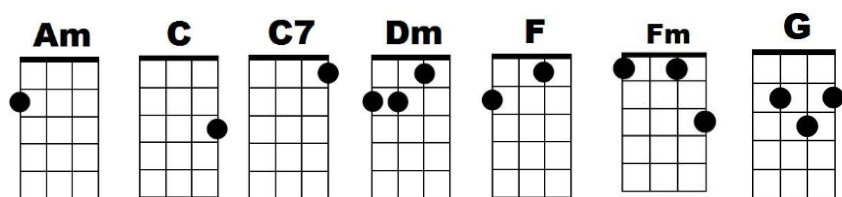

White Christmas

(Irving Berlin)

Ukuleles intro

(Slow strum D DuD D)

Intro: [C] all your [Dm] Christmas[G]ses be [C] white. [G]

Geoff solo

Verse 1

[C] I'm dreaming of a [Dm] white [G] Christmas,
[F] Just like the [G] ones I used to [C] know,
Where the tree tops [C7] glisten and [F] children [Fm] listen,
To [C] hear [Am] sleigh bells in the [Dm] snow. [G]

ALL sing

Verse 2

[C] I'm dreaming of a [Dm] white [G] Christmas,
[F] With every [G] Christmas card I [C] write,
May your days be [C7] merry and [F] bright [Fm]
And may [C] all your [Dm] Christmas[G]ses be [C] white. [G]

16 bar interlude – Geoff on sax,

ALL sing

Verse 1

[C] I'm dreaming of a [Dm] white [G] Christmas,
[F] Just like the [G] ones I used to [C] know,
Where the tree tops [C7] glisten and [F] children [Fm] listen,
To [C] hear [Am] sleigh bells in the [Dm] snow. [G]

GEOFF solo

Verse 2

[C] I'm dreaming of a [Dm] white [G] Christmas,
[F] With every [G] Christmas card I [C] write,
May your days be [C7] merry and [F] bright [Fm] *(slowly)*
And may [C] all your [Dm] Christmas[G]ses be [C] white.[C!]