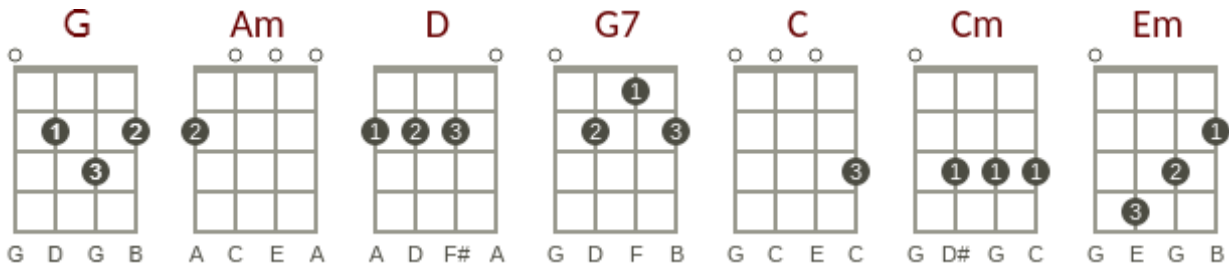

White Christmas (in G)

artist: Bing Crosby writer: Irving Berlin

Key:G, 4/4 Strum

Intro : [G] [Am]// [D]// [G] [D]

[G] I'm dreaming of a [Am] white [D] Christmas,
[C] Just like the [D] ones I used to [G] know,
Where the tree tops [G7] glisten and [C] children [Cm] listen,
To [G] hear [Em] sleigh bells in the [Am] snow. [D]

[G] I'm dreaming of a [Am] white [D] Christmas,
[C] With every [D] Christmas card I [G] write,
May your days be [G7] merry and [C] bright [Cm]
And may [G] all your [Am] Christmas[D]ses be [G] white. [D]

[G] I'm dreaming of a [Am] white [D] Christmas,
[C] Just like the [D] ones I used to [G] know,
Where the tree tops [G7] glisten and [C] children [Cm] listen,
To [G] hear [Em] sleigh bells in the [Am] snow. [D]

[G] I'm dreaming of a [Am] white [D] Christmas,
[C] With every [D] Christmas card I [G] write,
May your days be [G7] merry and [C] bright [Cm]
Slow last line
And may [G] all your [Am] Christmas[D]ses be [G] white. [G!]