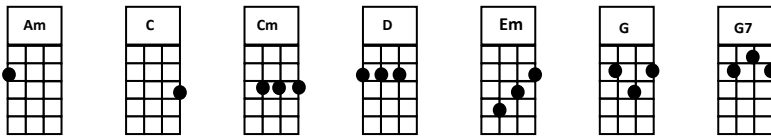

I'M DREAMING OF A WHITE CHRISTMAS

4/4 TIME

[Am] [C] [Cm] [D] [Em] [G] [G7]

Count in 1 2 3 4:

STRUM: D Du D D

GEOFF SINGS – Keep to his tempo - UKULELE SOFT ACCOMPANIMENT

Voice starts on low B

Verse 1 [G] I'M DREAMING OF A [Am] WHITE [D] CHRISTMAS
[C] JUST LIKE THE [D] ONES I USED TO [G] KNOW
[G] WHERE THE TREE TOPS [G7] GLISTEN AND [C] CHILDREN [Cm] LISTEN
TO [G] HEAR [Em] SLEIGH BELLS IN THE [Am] SNOW [D]

Verse 2 [G] I'M DREAMING OF A [Am] WHITE [D] CHRISTMAS
[C] WITH EVERY [D] CHRISTMAS CARD I [G] WRITE
[G] MAY YOUR DAYS BE [G7] MERRY AND [C] BRIGHT [Cm]
AND MAY [G] ALL YOUR [Am] CHRISTMA-[D]SES BE [G] WHITE [D]

16 bar interlude – either Geoff sax or handbells

Verse 1 [G] I'M DREAMING OF A [Am] WHITE [D] CHRISTMAS
[C] JUST LIKE THE [D] ONES I USED TO [G] KNOW
[G] WHERE THE TREE TOPS [G7] GLISTEN AND [C] CHILDREN [Cm] LISTEN
TO [G] HEAR [Em] SLEIGH BELLS IN THE [Am] SNOW [D]

Verse2 [G] I'M DREAMING OF A [Am] WHITE [D] CHRISTMAS
[C] WITH EVERY [D] CHRISTMAS CARD I [G] WRITE
[G] MAY YOUR DAYS BE [G7] MERRY AND [C] BRIGHT [Cm]
AND MAY [G] ALL YOUR [Am] CHRISTMA-[D]SES BE [G] WHITE