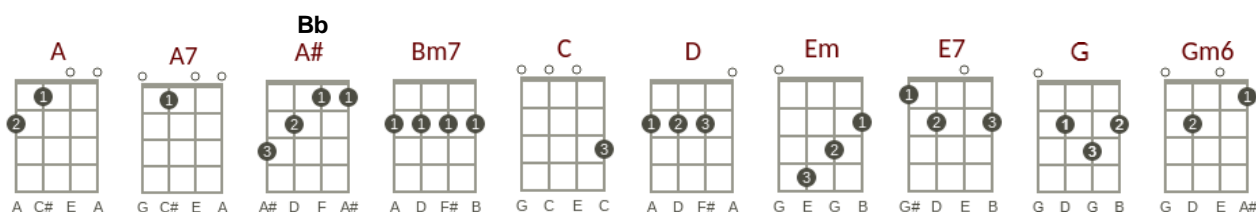

# With A Little Help From My Friends

(Lennon & McCartney)

Key: D

Time: 4/4

Artists: The Beatles

Intro: [C] // [G] // [D] [C] // [G] // [D] [A7]

## Verse 1

[D] What would you [A] think if I [Em] sang out of tune  
Would you stand up and [A7] walk out on [D] me?  
Lend me your [A] ears and I'll [Em] sing you a song  
And I'll try not to [A7] sing out of [D] key