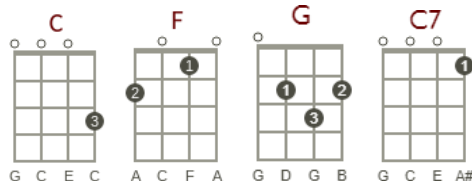

# You're My Best Friend

Writer: Wayland Holyfield

Artist - Don Williams

**Key C. 4/4 Strum D Du Du Du**

**Intro: [C] [C] [C] [C!]**

You placed [C] gold [G] on my [C] finger  
You brought [F] love like I'd never [C] known  
You gave life to our [F] children  
And to [C] me a [G] reason to go [C] on [C] [C!]

You're my [C] bread [F] when I'm [C] hungry  
You're my [G] shelter from troubled [C] winds  
You're my [C7] anchor in life's [F] ocean  
But most of [C] all [G] you're my best [C] friend [C] [C!]

When I need [C] hope [G] and inspi[C]ration  
You're always [F] strong when I'm tired and [C] weak  
I could [C] search this whole world [F] over  
But you'd still [C] be every [G] thing that I [C] need [C] [C!]

You're my [C] bread [F] when I'm [C] hungry  
You're my [G] shelter from troubled [C] winds  
You're my [C7] anchor in life's [F] ocean  
But most of [C] all [G] you're my best [C] friend

You're my [C] bread [F] when I'm [C] hungry  
You're my [G] shelter from troubled [C] winds  
You're my [C7] anchor in life's [F] ocean  
But most of [C] all  
[G] you're my best [C] friend [F] [C] [C!]