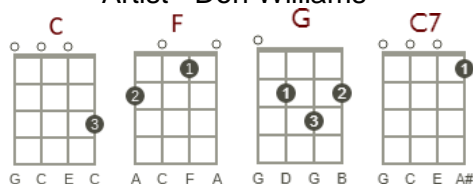

You're My Best Friend

Writer: Wayland Holyfield

Artist - Don Williams

Key C. 4/4 Strum D Du Du Du

Intro: [C] [C] [C] [C!]

You placed [C] gold [G] on my [C] finger
You brought [F] love like I'd never [C] known
You gave life to our [F] children
And to [C] me a [G] reason to go [C] on [C] [C!]

You're my [C] bread [F] when I'm [C] hungry
You're my [G] shelter from troubled [C] winds
You're my [C7] anchor in life's [F] ocean
But most of [C] all [G] you're my best [C] friend [C] [C!]

When I need [C] hope [G] and inspi[C]ration
You're always [F] strong when I'm tired and [C] weak
I could [C] search this whole world [F] over
But you'd still [C] be every[G]thing that I [C] need [C] [C!]

You're my [C] bread [F] when I'm [C] hungry
You're my [G] shelter from troubled [C] winds
You're my [C7] anchor in life's [F] ocean
But most of [C] all [G] you're my best [C] friend

You're my [C] bread [F] when I'm [C] hungry
You're my [G] shelter from troubled [C] winds
You're my [C7] anchor in life's [F] ocean
But most of [C] all
[G] you're my best [C] friend [C] [F] [C] [C!]