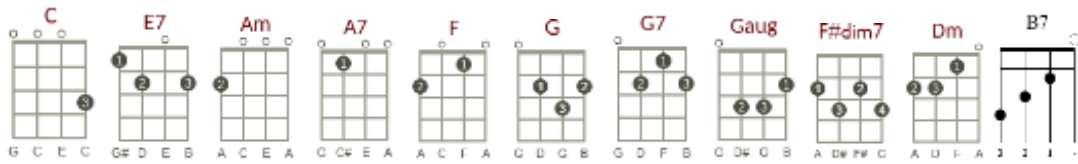

You've Got a Friend in Me (theme from Toy Story)

Artist: Randy Newman Writer: Randy Newman

Key C: 2/4 DuDu (Pick-strum 'dum a-chinga') Count 1&2&

[C] [E7] [Am] [F] [C] [G7] [C!] [G7!] [C!] [C] [G] [C] [G]

[C] You've got a [Gaug] friend in [C] me [C7]
[F] You've got a [F#dim7] friend in [C] me [C]
[F] When the [C] road looks [E7] rough a-[Am]head
And you're [F] miles and [C] miles from
Your [E7] nice warm [Am] bed
[F] You just re-[C]member what your [E7] old pal [Am] said
Boy [D7] you've got a [G7] friend in [C] me [A7]
Yeah, [D7] You've got a [G7] friend in [C] me [C]

[C] [E7] [Am] [F] [C] [G7] [C!] [G7!] [C!]

[C] You've got a [Gaug] friend in [C] me [C7]
[F] You've got a [F#dim7] friend in [C] me
[F] You've got [C] troubles... [E7] I've got 'em [Am] too
[F] There isn't any [C] thing I [E7] wouldn't do for [Am] you
If we [F] stick to-[C]gether we can [E7] see it [Am] through
Cos [D7] you've got a [G7] friend in [C] me [A7]
[D7] You've got a [G7] friend in [C] me [C7]