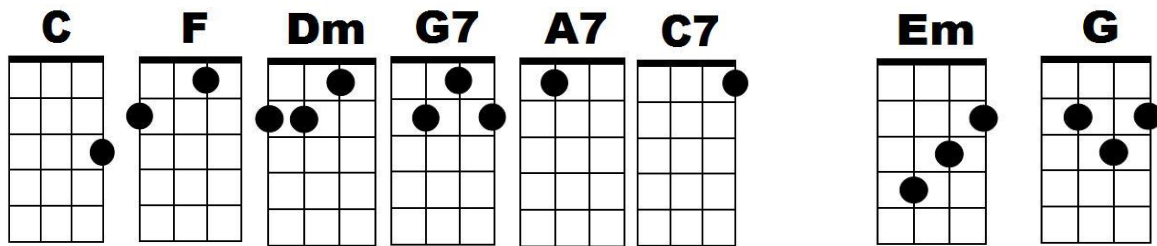

Ukulele for Fun Songbook Song 38

TOP OF THE WORLD

[C] Such a feelin's [G] comin' [F] over [C] me
There is [Em] wonder in most [Dm] every-[G7] thing I [C] see [C7]
Not a [F] cloud in the [G] sky, got the [Em] sun in my [A7] eyes
And I [Dm] won't be sur-[F]prised if it's a [G7] dream

[C] Everything I [G] want the [F] world to [C] be
Is now [Em] comin' true e-[Dm]specia-[G7]lly for [C] me [C7]
And the [F] reason is [G] clear, it's be-[Em]cause you are [A7] near
You're the [Dm] nearest thing to [F] Heaven that I've [G7] seen

Chorus:

{NC} I'm on the [C] top of the world lookin' [F] down on creation
And the [C] only explan-[Dm]ation [G7] I can [C] find [C7]
Is the [F] love that I've [G7] found
Ever [C] since you've been a-[F]round
Your love's [C] put me at the [Dm] top [G7] of the [C] world

[C] Something in the [G] wind has [F] learned my [C] name
And it's [Em] tellin' me that [Dm] things are [G7] not the [C] same [C7]
In the [F] leaves on the [G] trees
And the [Em] touch of the [A7] breeze
There's a [Dm] pleasin' sense of [F] happiness for [G7] me